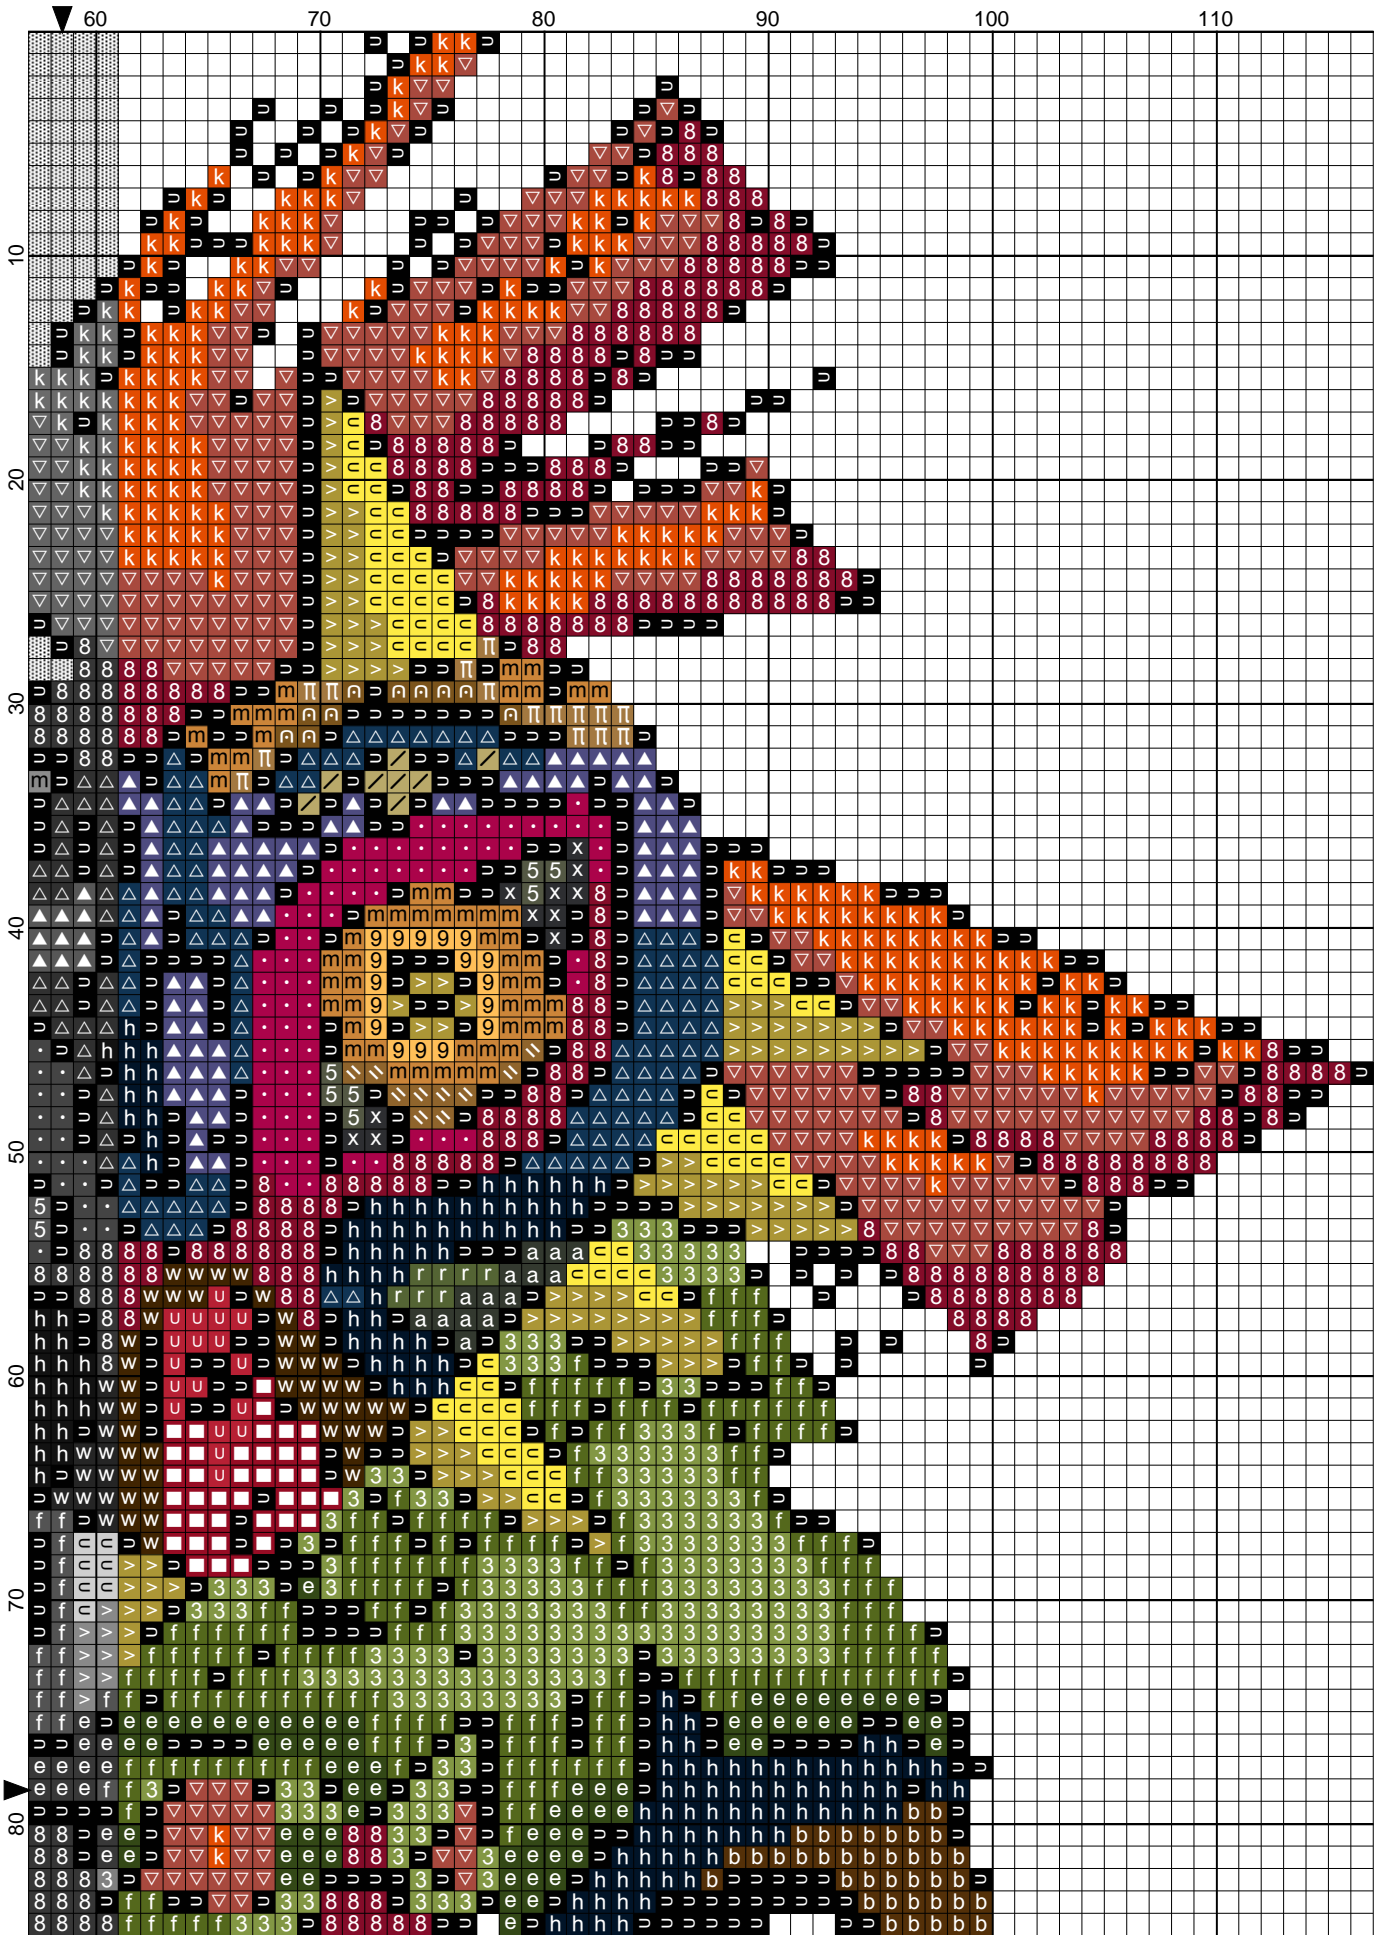

Skull Kid by Kathy Matte

Licensed in 2005 under a Creative Commons BY-NC-SA license

Skull Kid by Kathy Matte

Licensed in 2005 under a Creative Commons BY-NC-SA license

Skull Kid by Kathy Matte

Licensed in 2005 under a Creative Commons BY-NC-SA license

Skull Kid by Kathy Matte

Licensed in 2005 under a Creative Commons BY-NC-SA license

Skull Kid

heavenlyevil
DESIGNS

Author: Kathy Matte
Company: heavenlyevil designs
Copyright: Licensed in 2005 under a Creative Commons BY-NC-SA license
Website: <http://www.heavenlyevil.com>
Fabric: 18 count Aida
Grid Size: 117W x 157H
Design Area: 6.50" x 8.72" (117 x 157 stitches)

Legend:

	DMC 150	dusty rose - ul vy dk
	DMC 304	christmas red - md
	DMC 307	lemon
	DMC 310	black
	DMC 336	navy blue
	DMC 355	terra cotta - dk
	DMC 371	mustard
	DMC 433	brown - md
	DMC 434	brown - lt

	DMC 435	brown - vy lt
	DMC 469	avocado green
	DMC 645	beaver gray - vy dk
	DMC 742	tangerine - lt
	DMC 777	raspberry - vy dk
	DMC 792	cornflower blue - dk
	DMC 816	garnet
	DMC 832	golden olive
	DMC 844	beaver gray - ul dk

	DMC 898	coffee brown - vy dk
	DMC 934	black avocado green
	DMC 936	avocado green - vy dk
	DMC 938	coffee brown - ul dk
	DMC 939	navy blue - vy dk
	DMC 946	burnt orange - md
	DMC 976	golden brown - md
	DMC 3051	green gray - dk
	DMC 3799	pewter gray - vy dk