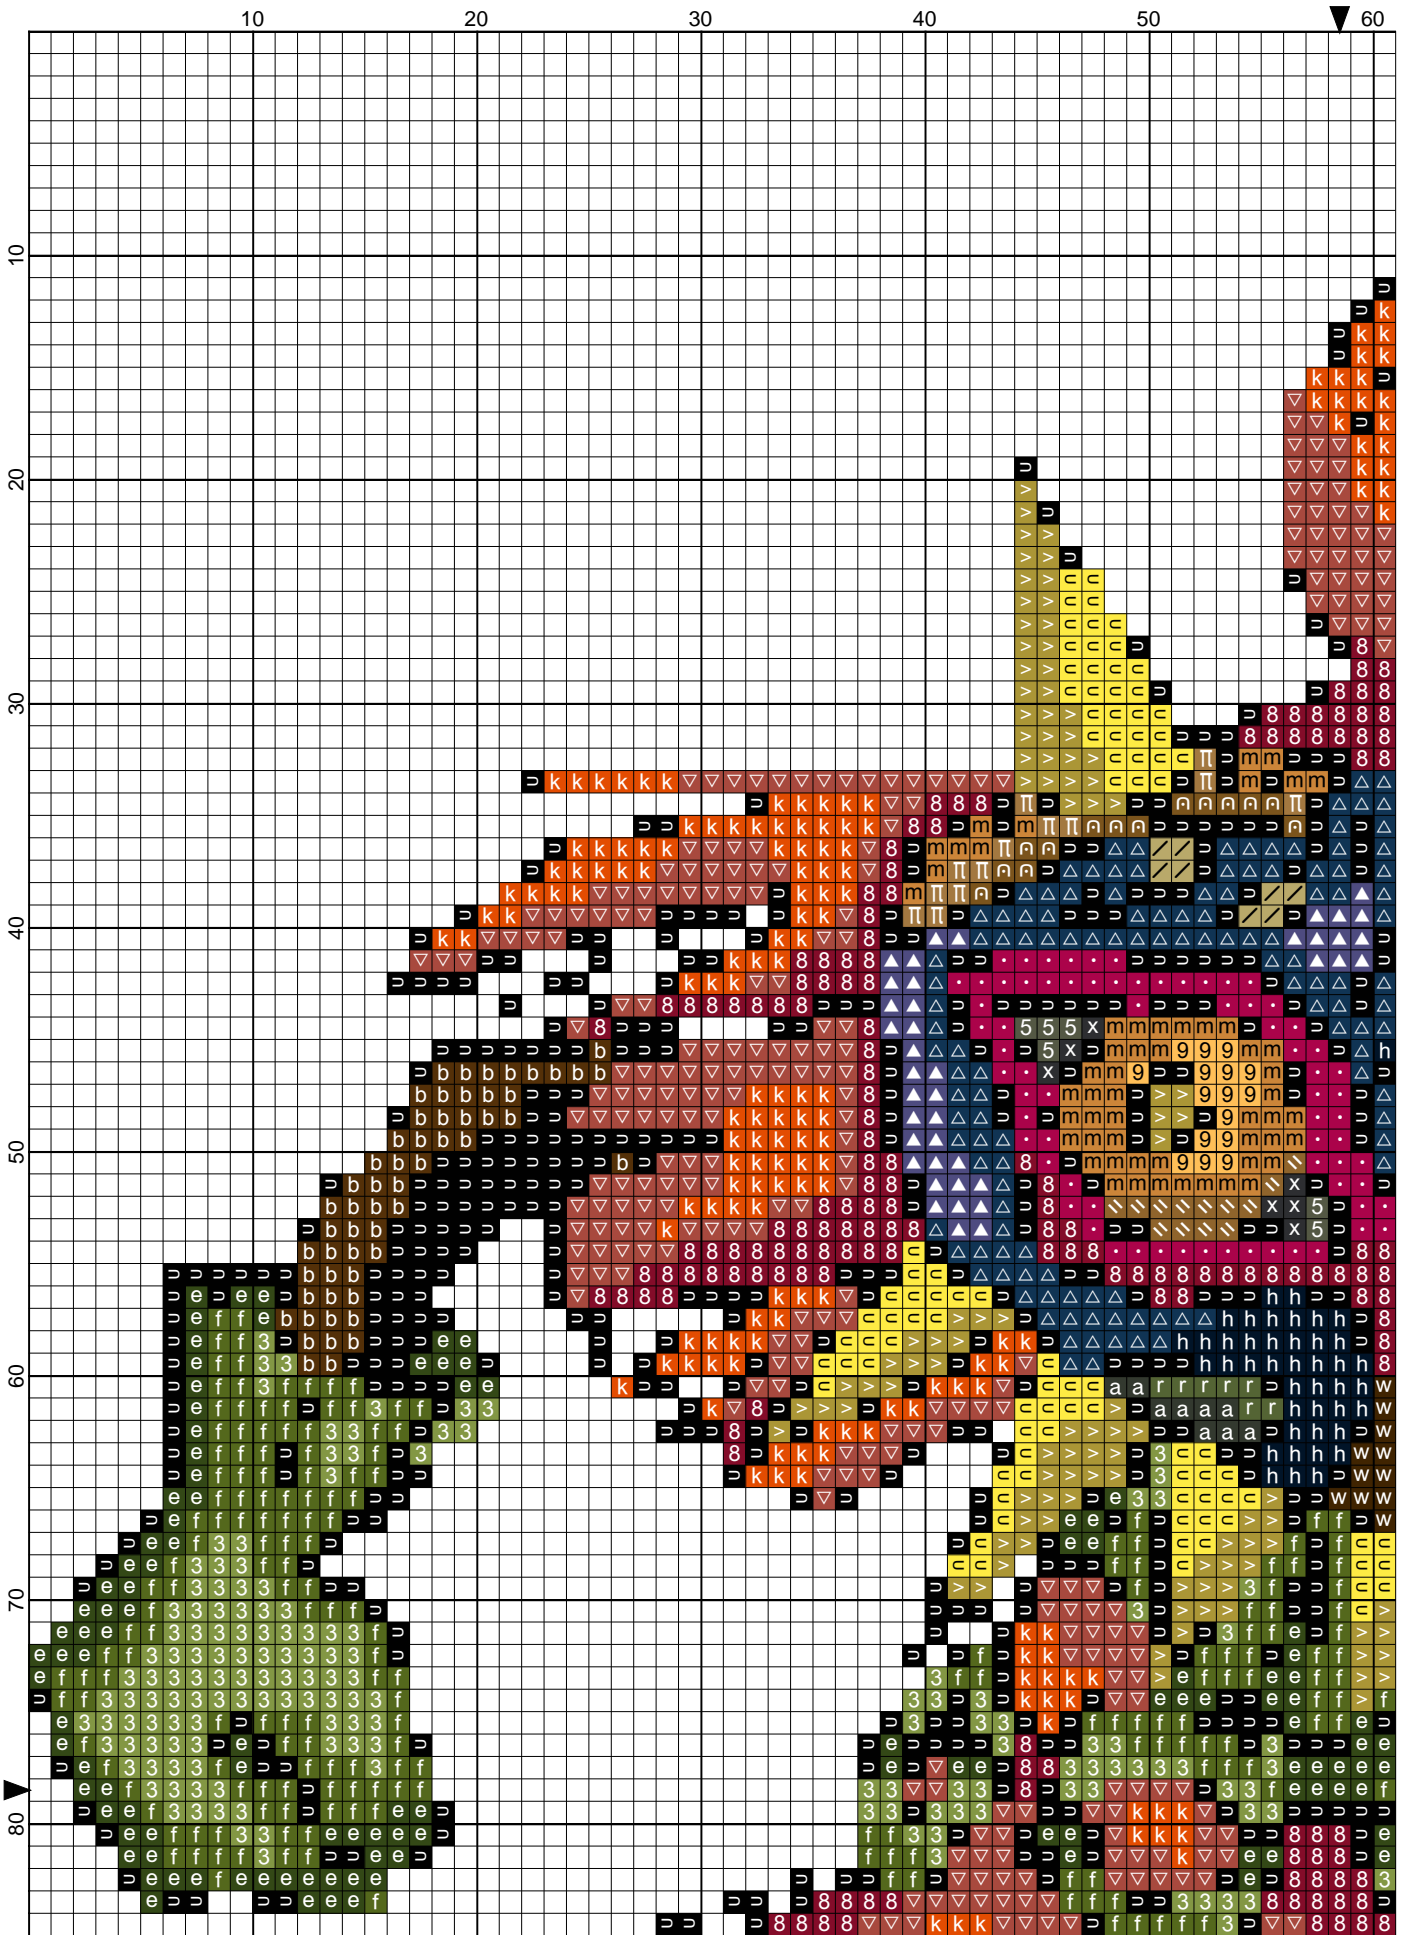

Skull Kid by Kathy Matte

Licensed in 2005 under a Creative Commons BY-NC-SA license

Skull Kid by Kathy Matte

Licensed in 2005 under a Creative Commons BY-NC-SA license

Skull Kid by Kathy Matte

Licensed in 2005 under a Creative Commons BY-NC-SA license

Skull Kid by Kathy Matte

Licensed in 2005 under a Creative Commons BY-NC-SA license

Skull Kid

heavenlyevil
DESIGNS

Author: Kathy Matte
Company: heavenlyevil designs
Copyright: Licensed in 2005 under a Creative Commons BY-NC-SA license
Website: <http://www.heavenlyevil.com>
Fabric: 18 count Aida
Grid Size: 117W x 157H
Design Area: 6.50" x 8.72" (117 x 157 stitches)

Legend:

	DMC 150	dusty rose - ul vy dk
	DMC 304	christmas red - md
	DMC 307	lemon
	DMC 310	black
	DMC 336	navy blue
	DMC 355	terra cotta - dk
	DMC 371	mustard
	DMC 433	brown - md
	DMC 434	brown - lt

	DMC 435	brown - vy lt
	DMC 469	avocado green
	DMC 645	beaver gray - vy dk
	DMC 742	tangerine - lt
	DMC 777	raspberry - vy dk
	DMC 792	cornflower blue - dk
	DMC 816	garnet
	DMC 832	golden olive
	DMC 844	beaver gray - ul dk

	DMC 898	coffee brown - vy dk
	DMC 934	black avocado green
	DMC 936	avocado green - vy dk
	DMC 938	coffee brown - ul dk
	DMC 939	navy blue - vy dk
	DMC 946	burnt orange - md
	DMC 976	golden brown - md
	DMC 3051	green gray - dk
	DMC 3799	pewter gray - vy dk