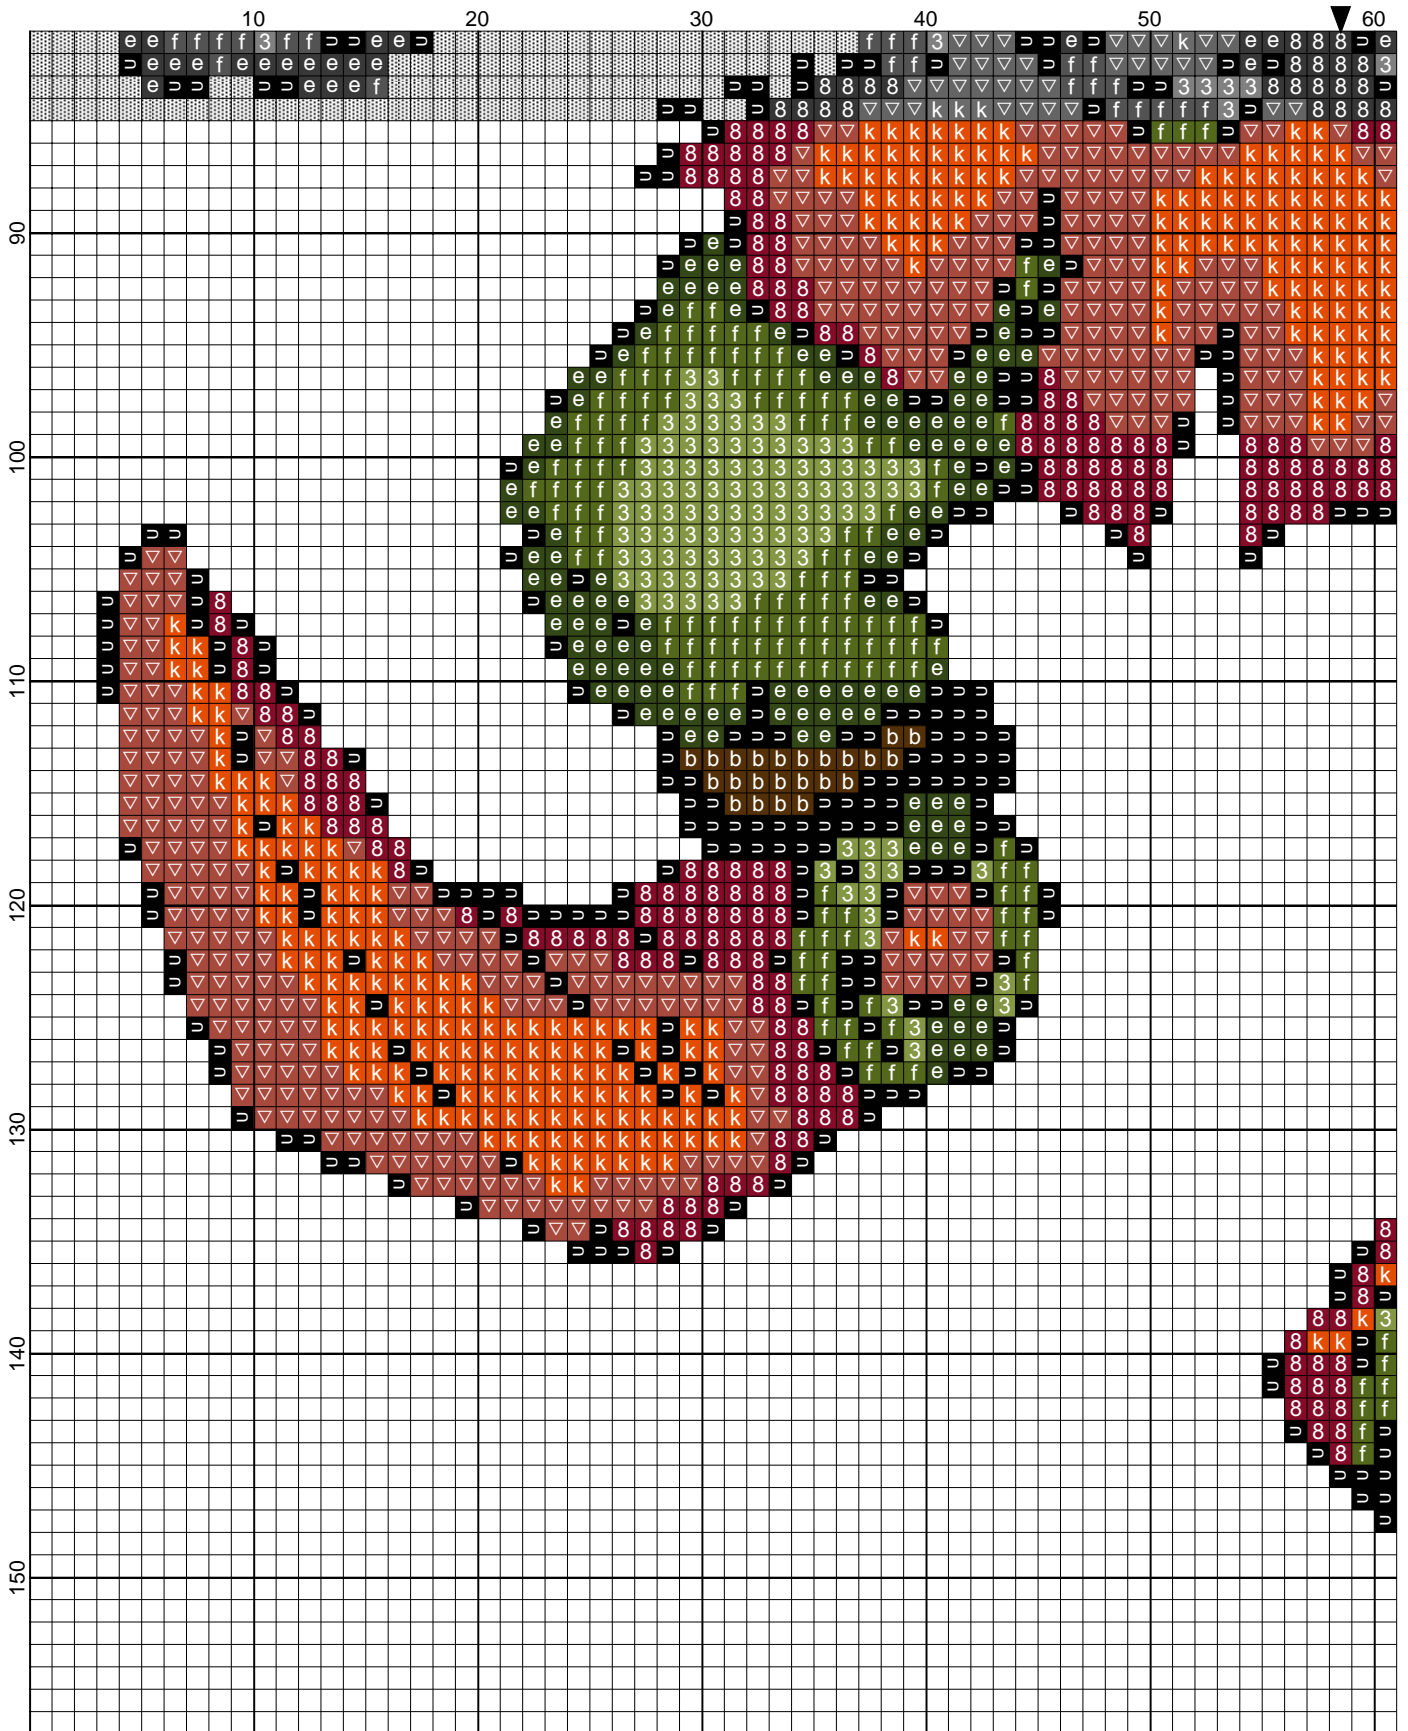

Skull Kid by Kathy Matte

Licensed in 2005 under a Creative Commons BY-NC-SA license

Skull Kid by Kathy Matte

Licensed in 2005 under a Creative Commons BY-NC-SA license

Skull Kid by Kathy Matte

Licensed in 2005 under a Creative Commons BY-NC-SA license

Skull Kid by Kathy Matte

Licensed in 2005 under a Creative Commons BY-NC-SA license

Skull Kid

heavenlyevil
DESIGNS

Author: Kathy Matte
Company: heavenlyevil designs
Copyright: Licensed in 2005 under a Creative Commons BY-NC-SA license
Website: <http://www.heavenlyevil.com>
Fabric: 18 count Aida
Grid Size: 117W x 157H
Design Area: 6.50" x 8.72" (117 x 157 stitches)

Legend:

	DMC 150	dusty rose - ul vy dk
	DMC 304	christmas red - md
	DMC 307	lemon
	DMC 310	black
	DMC 336	navy blue
	DMC 355	terra cotta - dk
	DMC 371	mustard
	DMC 433	brown - md
	DMC 434	brown - lt

	DMC 435	brown - vy lt
	DMC 469	avocado green
	DMC 645	beaver gray - vy dk
	DMC 742	tangerine - lt
	DMC 777	raspberry - vy dk
	DMC 792	cornflower blue - dk
	DMC 816	garnet
	DMC 832	golden olive
	DMC 844	beaver gray - ul dk

	DMC 898	coffee brown - vy dk
	DMC 934	black avocado green
	DMC 936	avocado green - vy dk
	DMC 938	coffee brown - ul dk
	DMC 939	navy blue - vy dk
	DMC 946	burnt orange - md
	DMC 976	golden brown - md
	DMC 3051	green gray - dk
	DMC 3799	pewter gray - vy dk